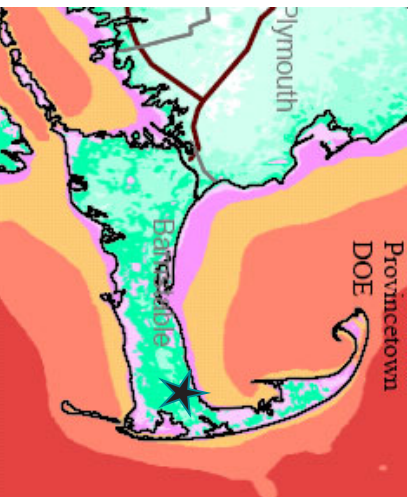

Installation will be at a private residence located in Harwich, MA

Classes will take place at Cape Cod Regional Technical School (Exit 10 off Route 6 in Harwich, MA)

This workshop is sponsored in part by: